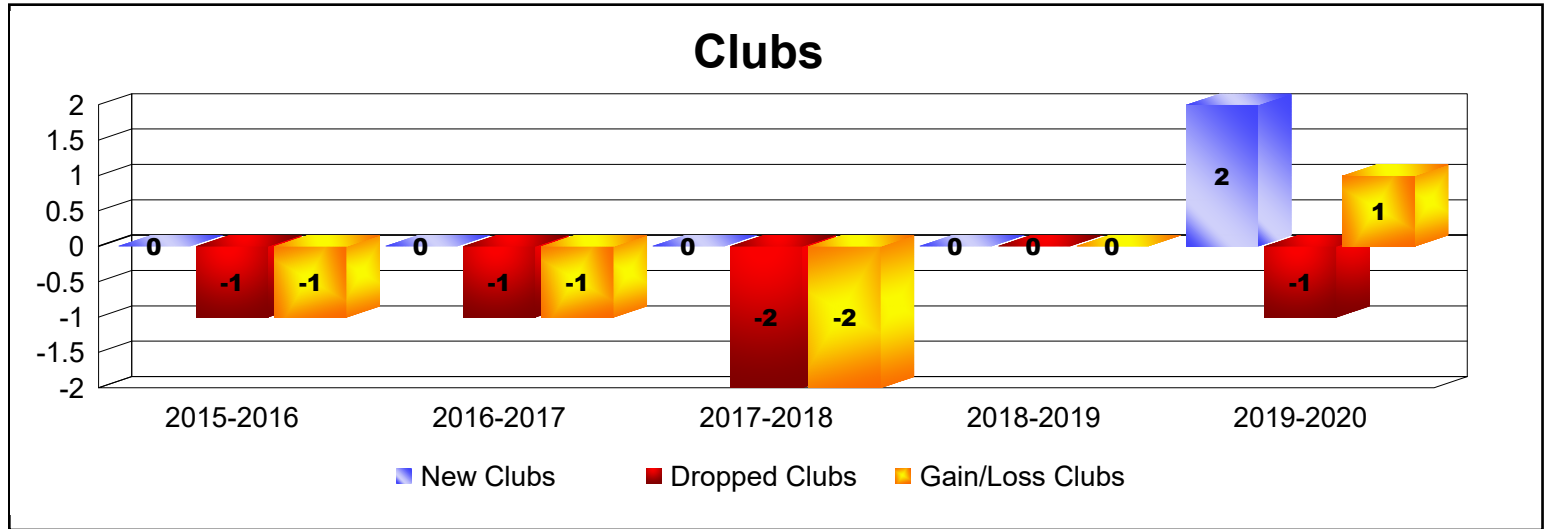

Year	New Clubs	Dropped Clubs	Gain/ Loss Clubs	New Members	Charter Members	Reinstate Members	Transfer Members	Total Member Added	Total Members Dropped	Gain/ Loss Members
2015-2016	0	-1	-1	103	1	4	16	124	-154	-30
2016-2017	0	-1	-1	103	0	4	17	124	-154	-30
2017-2018	0	-2	-2	135	0	11	12	158	-129	29
2018-2019	0	0	0	84	1	4	18	107	-128	-21
2019-2020	2	-1	1	71	44	4	7	126	-126	0
<b>Average</b>	<b>0</b>	<b>-1</b>	<b>-1</b>	<b>99</b>	<b>9</b>	<b>5</b>	<b>14</b>	<b>128</b>	<b>-138</b>	<b>-10</b>

Year	New Clubs	Dropped Clubs	Gain/ Loss Clubs	New Members	Charter Members	Reinstate Members	Transfer Members	Total Member Added	Total Members Dropped	Gain/ Loss Members
2015-2016	0	0	0	14	0	3	4	21	-20	1
2016-2017	0	0	0	30	0	1	3	34	-23	11
2017-2018	0	0	0	25	0	1	0	26	-18	8
2018-2019	0	0	0	25	0	0	2	27	-23	4
2019-2020	0	0	0	12	0	3	0	15	-11	4
<b>Average</b>	<b>0</b>	<b>0</b>	<b>0</b>	<b>21</b>	<b>0</b>	<b>2</b>	<b>2</b>	<b>25</b>	<b>-19</b>	<b>6</b>