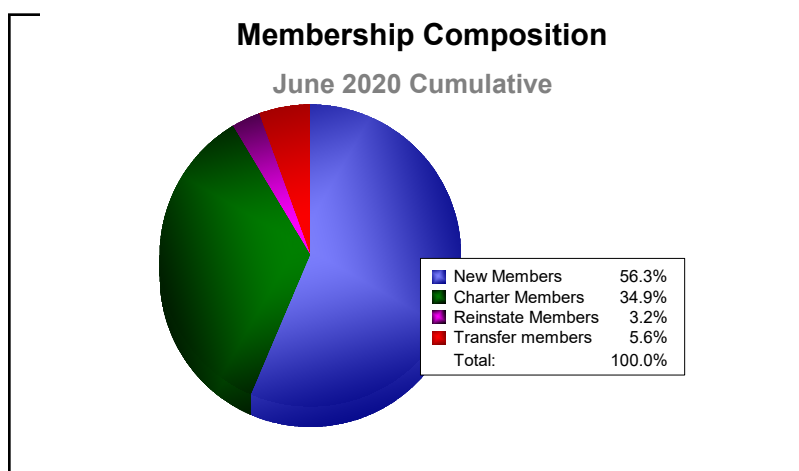

Year	New Clubs	Dropped Clubs	Gain/ Loss Clubs	New Members	Charter Members	Reinstate Members	Transfer Members	Total Member Added	Total Members Dropped	Gain/ Loss Members
2015-2016	0	-1	-1	103	1	4	16	124	-154	-30
2016-2017	0	-1	-1	103	0	4	17	124	-154	-30
2017-2018	0	-2	-2	135	0	11	12	158	-129	29
2018-2019	0	0	0	84	1	4	18	107	-128	-21
2019-2020	2	-1	1	71	44	4	7	126	-126	0
<b>Average</b>	<b>0</b>	<b>-1</b>	<b>-1</b>	<b>99</b>	<b>9</b>	<b>5</b>	<b>14</b>	<b>128</b>	<b>-138</b>	<b>-10</b>

Year	New Clubs	Dropped Clubs	Gain/ Loss Clubs	New Members	Charter Members	Reinstate Members	Transfer Members	Total Member Added	Total Members Dropped	Gain/ Loss Members
2015-2016	0	0	0	14	0	3	4	21	-20	1
2016-2017	0	0	0	30	0	1	3	34	-23	11
2017-2018	0	0	0	25	0	1	0	26	-18	8
2018-2019	0	0	0	25	0	0	2	27	-23	4
2019-2020	0	0	0	12	0	3	0	15	-11	4
<b>Average</b>	<b>0</b>	<b>0</b>	<b>0</b>	<b>21</b>	<b>0</b>	<b>2</b>	<b>2</b>	<b>25</b>	<b>-19</b>	<b>6</b>