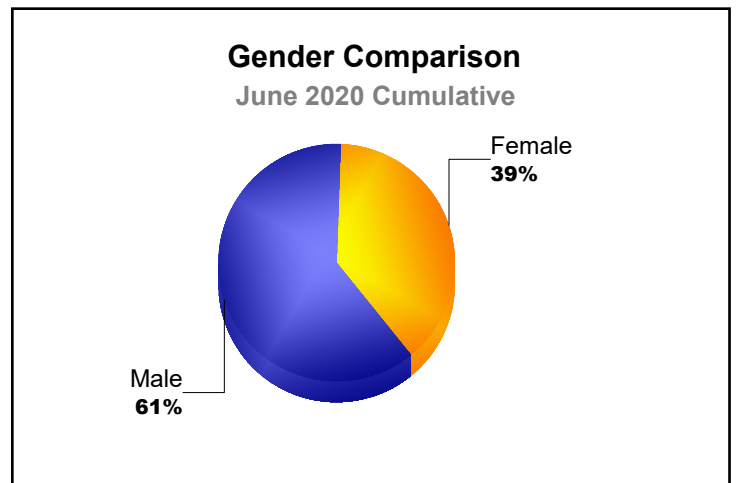

Year	New Clubs	Dropped Clubs	Gain/ Loss Clubs	New Members	Charter Members	Reinstate Members	Transfer Members	Total Member Added	Total Members Dropped	Gain/ Loss Members
2015-2016	0	-1	-1	103	1	4	16	124	-154	-30
2016-2017	0	-1	-1	103	0	4	17	124	-154	-30
2017-2018	0	-2	-2	135	0	11	12	158	-129	29
2018-2019	0	0	0	84	1	4	18	107	-128	-21
2019-2020	2	-1	1	71	44	4	7	126	-126	0
<b>Average</b>	<b>0</b>	<b>-1</b>	<b>-1</b>	<b>99</b>	<b>9</b>	<b>5</b>	<b>14</b>	<b>128</b>	<b>-138</b>	<b>-10</b>