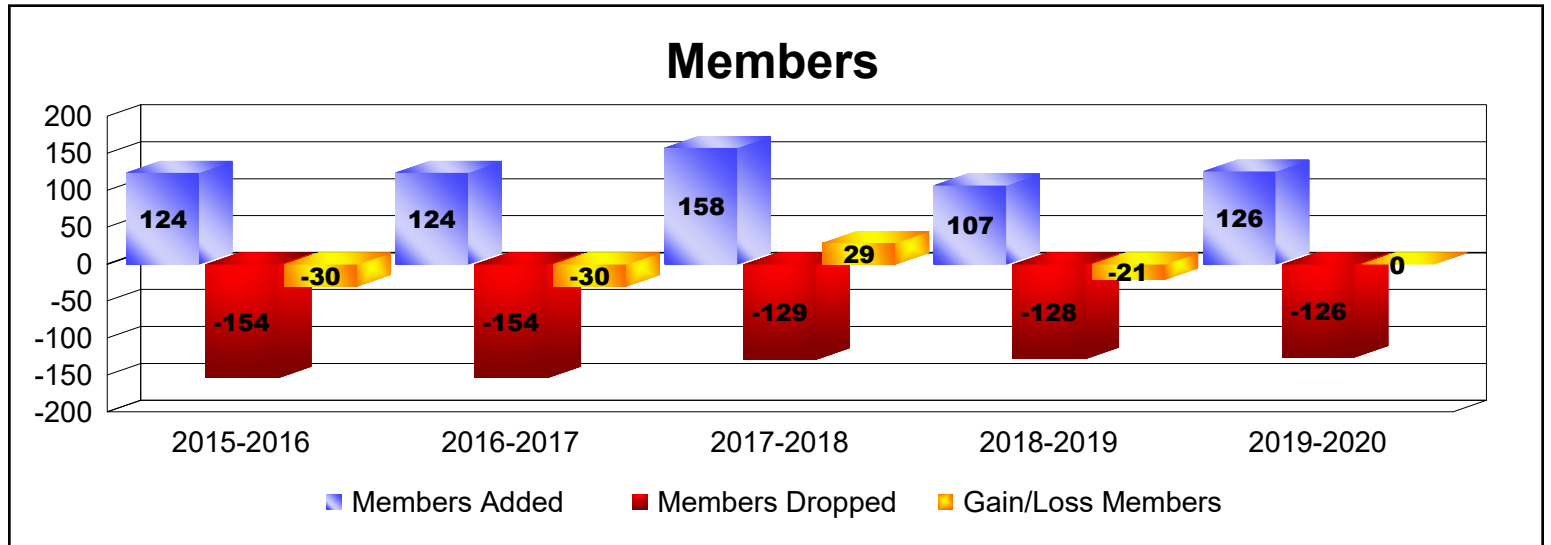

Year	New Clubs	Dropped Clubs	Gain/ Loss Clubs	New Members	Charter Members	Reinstate Members	Transfer Members	Total Member Added	Total Members Dropped	Gain/ Loss Members
2015-2016	0	-1	-1	103	1	4	16	124	-154	-30
2016-2017	0	-1	-1	103	0	4	17	124	-154	-30
2017-2018	0	-2	-2	135	0	11	12	158	-129	29
2018-2019	0	0	0	84	1	4	18	107	-128	-21
2019-2020	2	-1	1	71	44	4	7	126	-126	0
<b>Average</b>	<b>0</b>	<b>-1</b>	<b>-1</b>	<b>99</b>	<b>9</b>	<b>5</b>	<b>14</b>	<b>128</b>	<b>-138</b>	<b>-10</b>

Year	New Clubs	Dropped Clubs	Gain/ Loss Clubs	New Members	Charter Members	Reinstate Members	Transfer Members	Total Member Added	Total Members Dropped	Gain/ Loss Members
2015-2016	0	0	0	14	0	3	4	21	-20	1
2016-2017	0	0	0	30	0	1	3	34	-23	11
2017-2018	0	0	0	25	0	1	0	26	-18	8
2018-2019	0	0	0	25	0	0	2	27	-23	4
2019-2020	0	0	0	12	0	3	0	15	-11	4
<b>Average</b>	<b>0</b>	<b>0</b>	<b>0</b>	<b>21</b>	<b>0</b>	<b>2</b>	<b>2</b>	<b>25</b>	<b>-19</b>	<b>6</b>